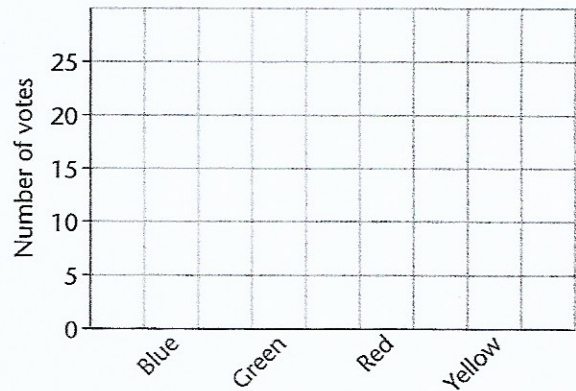

Complete the graphs.

A

Favourite fruit

Fruit	Votes
Apples	2
Bananas	5
Grapes	3
Peaches	4

B

Favourite colours

Colour	Votes
Blue	20
Green	10
Red	25
Yellow	15

C